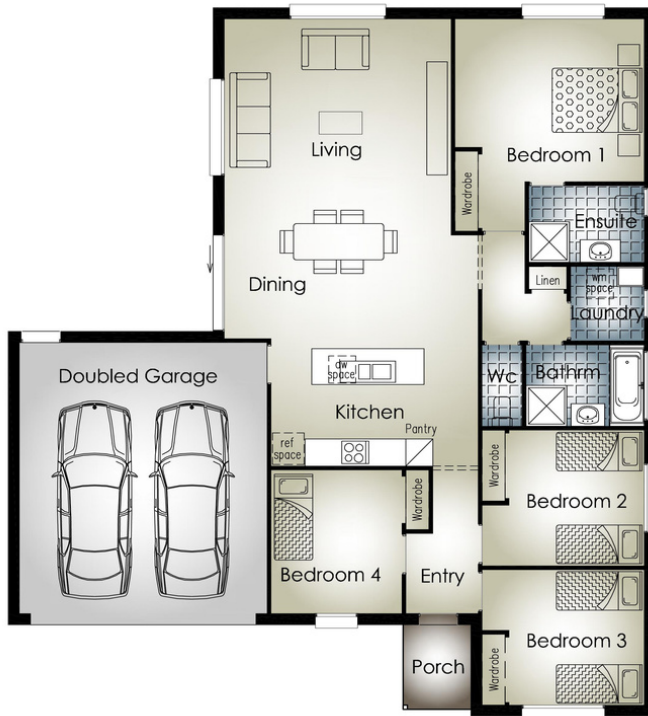

THREE

BY COLDON HOMES

EASY START THREE

residence area 172.12 m²

total width 14.37 m

total length 15.7 m

**OVER 55 YEARS OF
EXPERIENCE FOR THE
FINEST QUALITY HOMES**

Cape Paterson Road
Wonthaggi VIC 3995
Ph (03) 5672 1999
www.coldonhomes.com.au