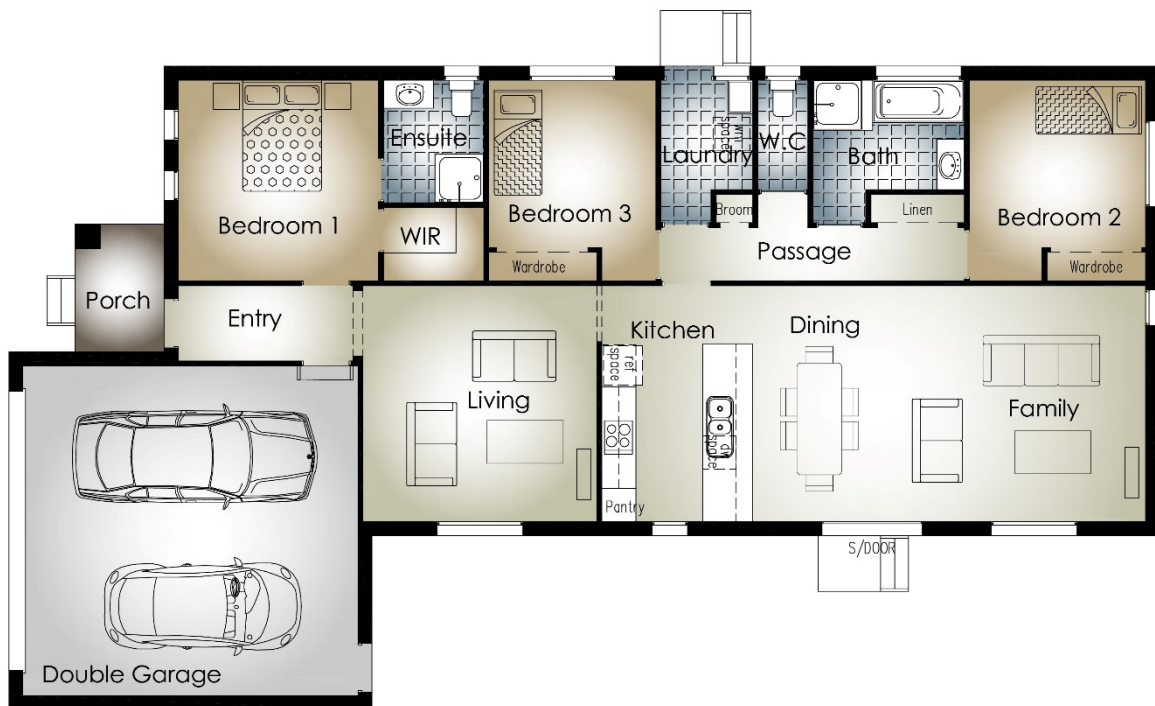

RUBY

LEISURE RANGE

www.coldonhomes.com.au

RUBY

- Residence Area: 169.5 m² (18.27 Sq)
- Porch Verandah: 3.68 m²
- Total Width: 11.22 meters
- Total Length: 20.34 meters

3

2

2