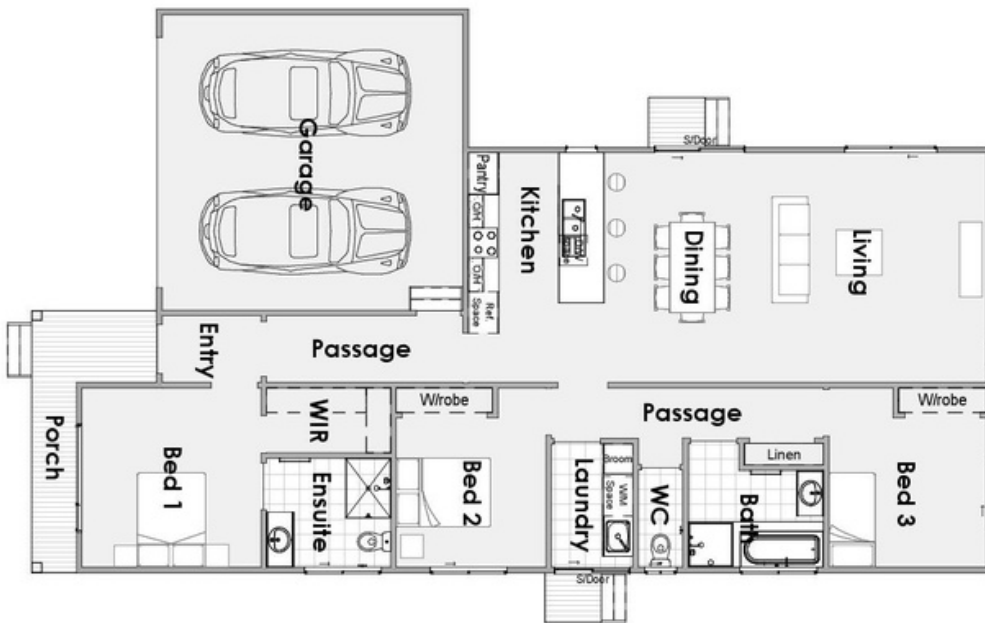

COVE

LEISURE RANGE

BY COLDON HOMES

COVE

residence area	164.89 m ²
deck area	7 m ²
total width	11.22 m
total length	18.84 m

**OVER 55 YEARS OF
EXPERIENCE FOR THE
FINEST QUALITY HOMES**

Cape Paterson Road
Wonthaggi VIC 3995
Ph (03) 5672 1999
www.coldonhomes.com.au