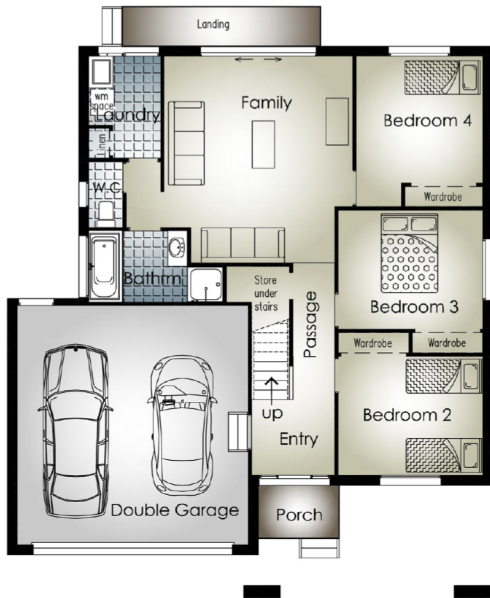

# ARCHER

LEISURE RANGE

BY COLDON HOMES

Ground Floor Plan

Upper Floor Plan

## ARCHER

residence area 217.99m<sup>2</sup>

upper verandah 18 m<sup>2</sup>

lower decks 8 m<sup>2</sup>

total width 11.91 m

total length 12.51 m

**OVER 55 YEARS OF  
EXPERIENCE FOR THE  
FINEST QUALITY HOMES**