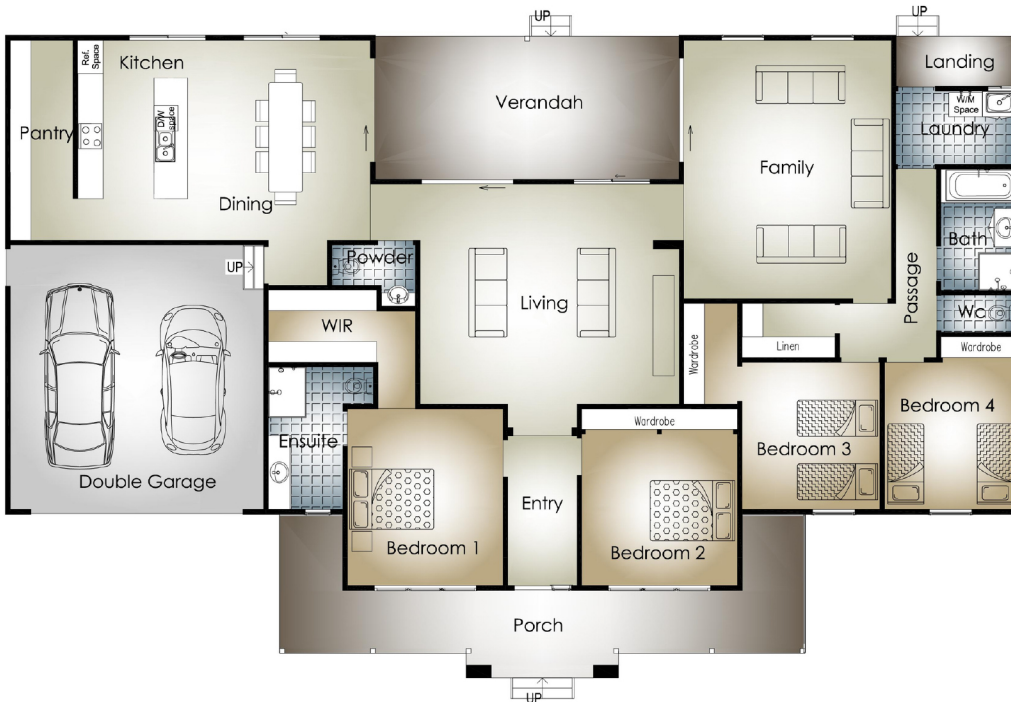

## LEISURE RANGE

BY COLDON HOMES

### BROOKVALE

|                |                      |
|----------------|----------------------|
| residence area | 260.4 m <sup>2</sup> |
| porch verandah | 26.2 m <sup>2</sup>  |
| rear deck      | 24.5 m <sup>2</sup>  |
| <br>           |                      |
| total width    | 23.95 m              |
| total length   | 15.19 m              |