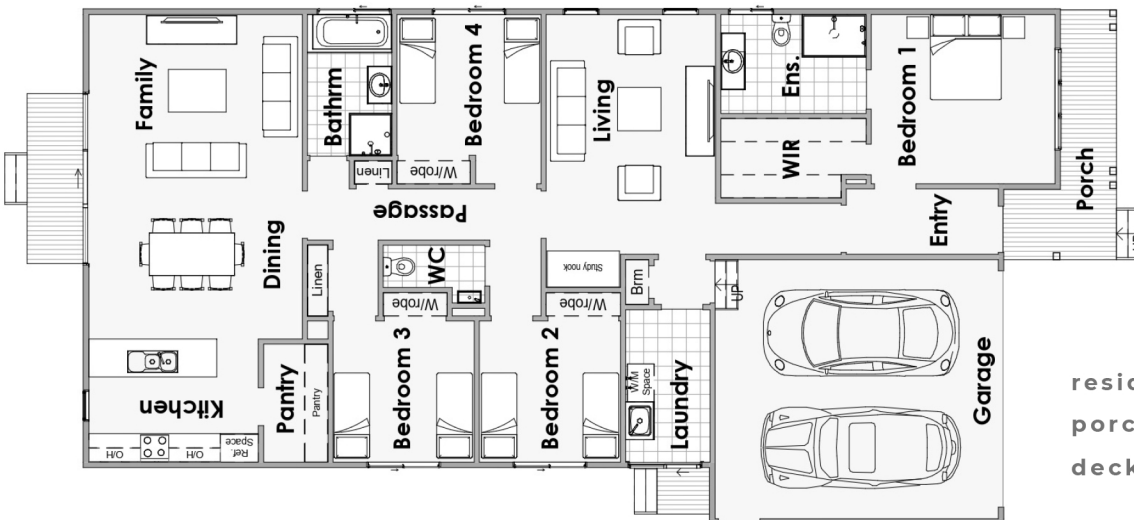

DARLINGTON

LEISURE RANGE

BY COLDON HOMES

DARLINGTON

residence area	200.4 m ²
porch area	8.1 m ²
deck area	4.3 m ²
total width	10.9 m
total length	23 m

**OVER 55 YEARS OF
EXPERIENCE FOR THE
FINEST QUALITY HOMES**