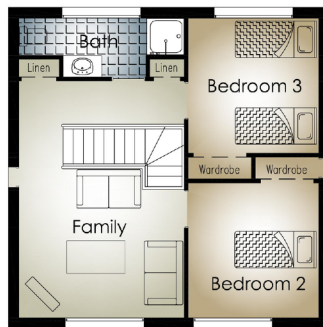

DRIFTWOOD

3  2 

LEISURE RANGE

BY COLDON HOMES 

DRIFTWOOD

residence area 141.5 m²

verandah area 14.7 m²

total width 8.84 m