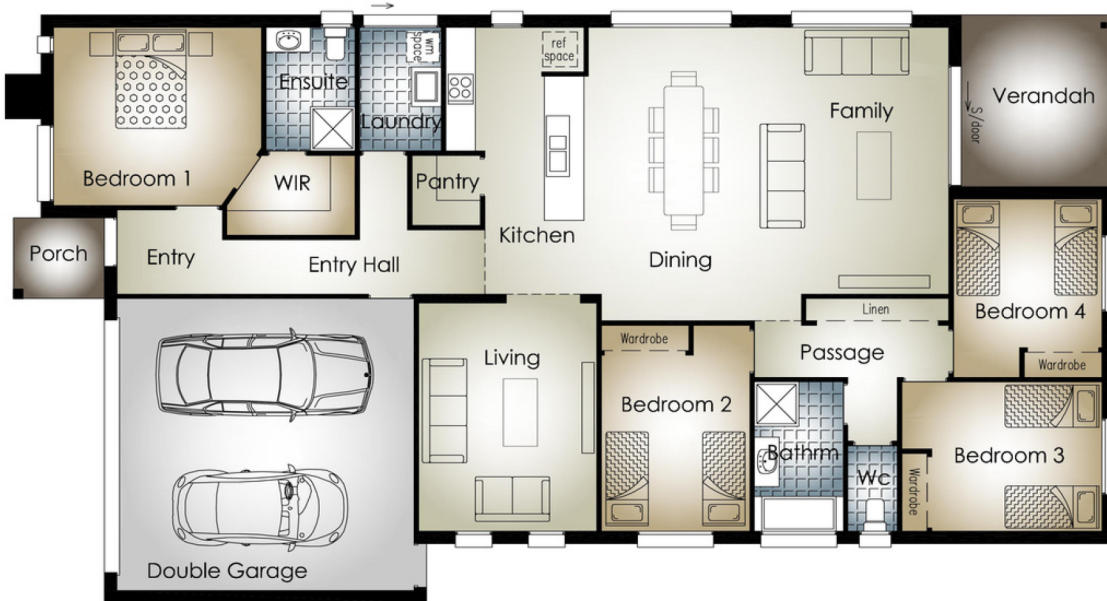

FLEMINGTON

FLEMINGTON

| | |
|----------------|-----------------------|
| residence area | 181.09 m ² |
| garage area | 39 m ² |
| verandah area | 10.72 m ² |
| porch area | 4.62 m ² |
| total area | 235.43 m ² |
| | 25.34 sq |
| | |
| total width | 11.88 m |
| total length | 22.39 m |