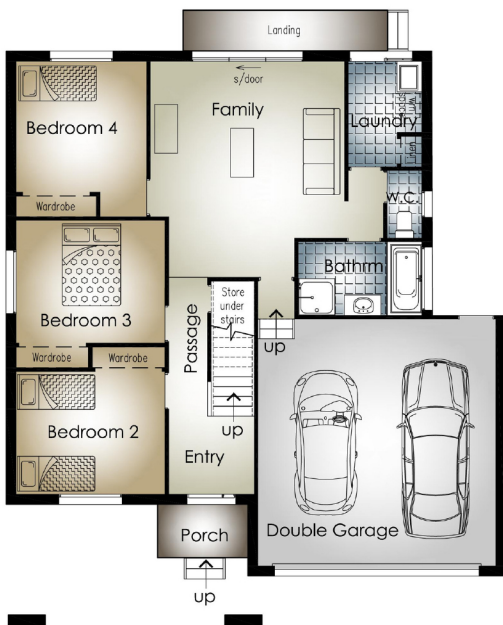

INFINITY

LEISURE RANGE

BY COLDON HOMES

INFINITY

residence area	231.0 m ²
upper verandah	18.0 m ²
lower deck	8.0 m ²
total width	11.91 m
total length	13.76 m

**OVER 55 YEARS OF
EXPERIENCE FOR THE
FINEST QUALITY HOMES**