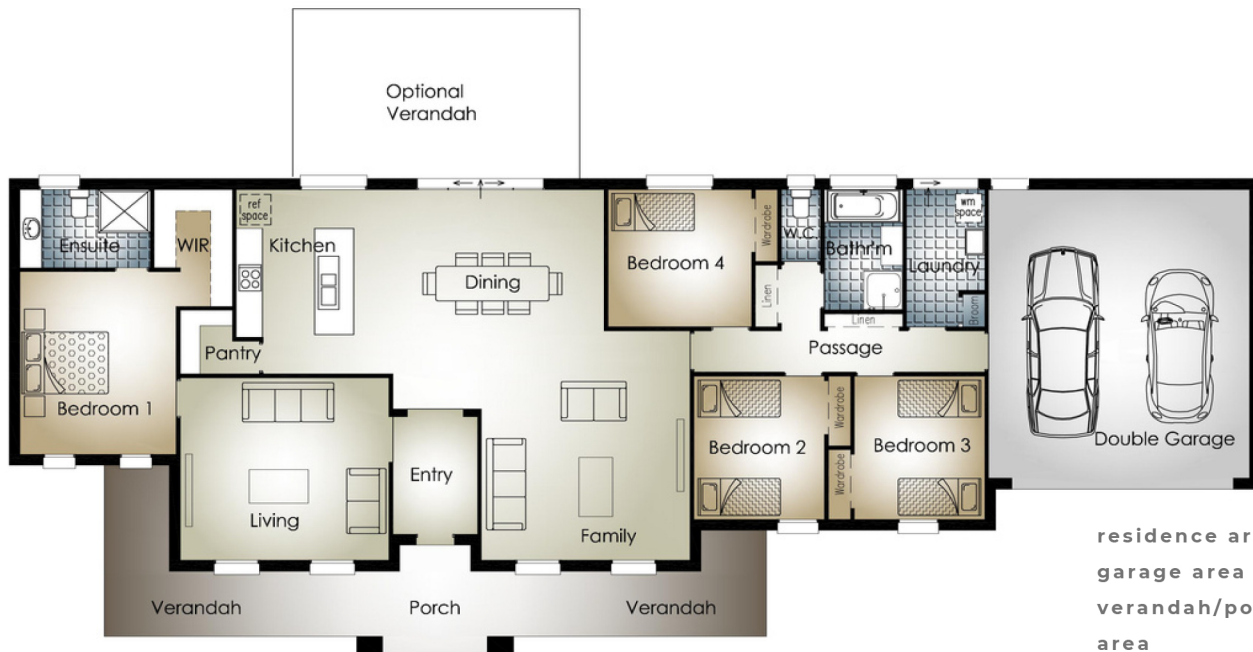

MANOR

MANOR

residence area	187.5 m ²
garage area	44.6 m ²
verandah/porch area	30.5 m ²
total area	262.1 m²
	28.2 sq
total width	28.79 m
total length	11 m

**OVER 55 YEARS OF
EXPERIENCE FOR THE
FINEST QUALITY HOMES**