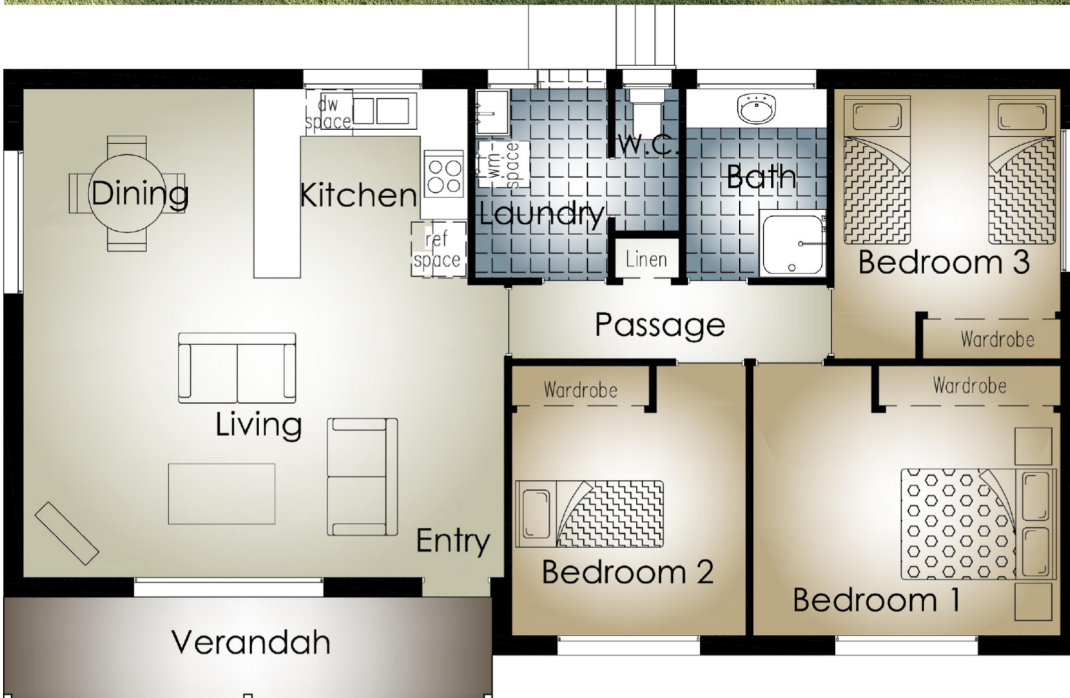

OBERA

LEISURE RANGE

BY COLDON HOMES

OBERA

residence area 92.5 m²

verandah area 8.46 m²

total width 7.65 m

total length 13.5 m