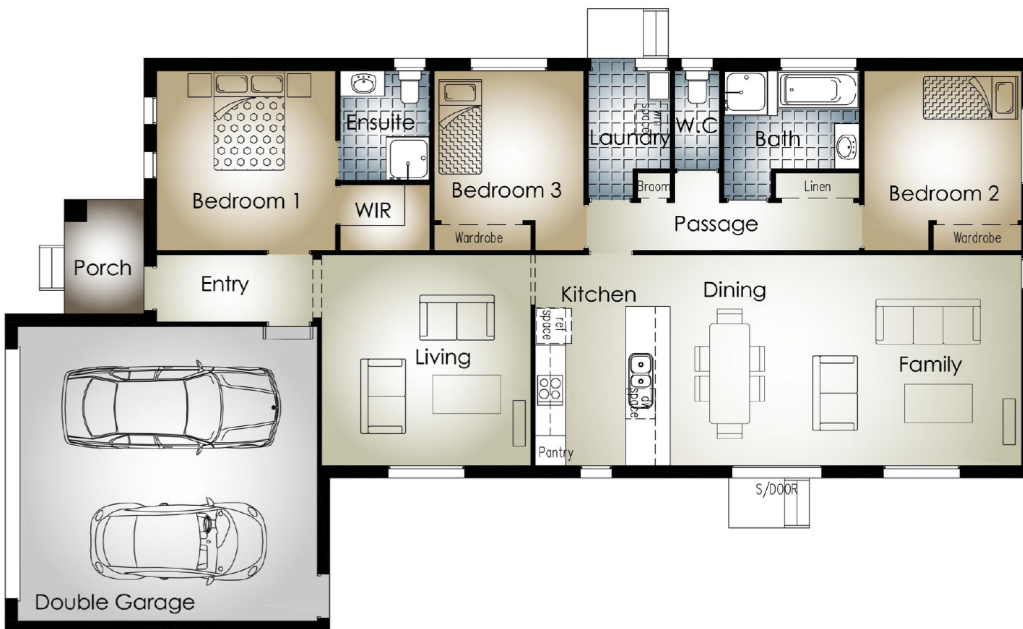

RUBY

LEISURE RANGE

BY COLDON HOMES

RUBY

residence area 169.5 m²

porch verandah 3.68 m²

total width 11.22 m

total length 20.34 m