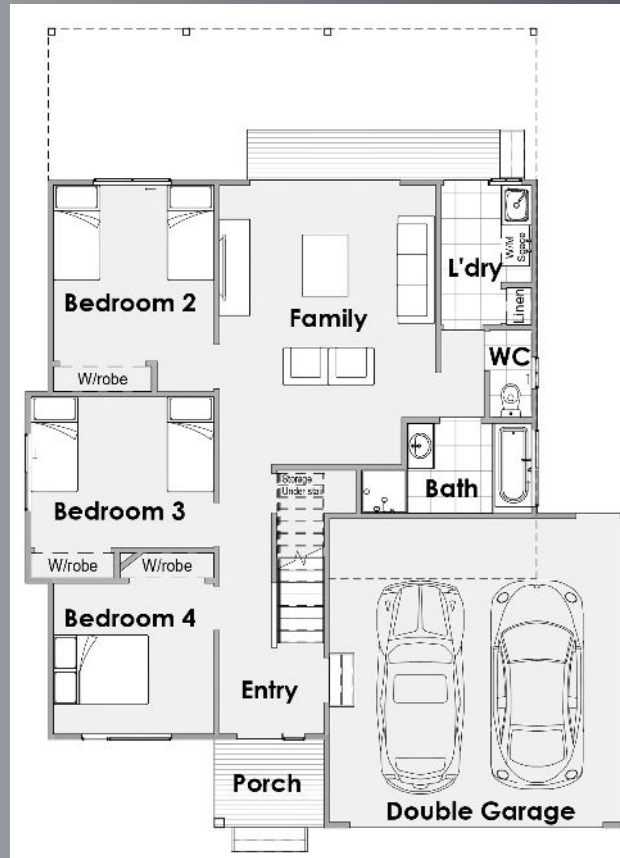

Lakeview

PACKAGE INCLUSIONS

The Lakeview features an open plan kitchen, family and meals area, with a huge deck stretching the entire length of the rear of the home. This rear deck is partially covered to enable year-round use and the considered layout creates a day-to-day living zone that cannot be faulted.

The master bedroom is on the top level with a walk-in-robe, extra built-in storage and an ensuite which round out the features to create the perfect retreat from the rest of the house.

Three more bedrooms are located downstairs with a central family room that has direct access to the backyard. A family bathroom, large laundry and double garage with direct access complete the offering.

- Floor coverings throughout
- Stainless steel appliances
- Large rear verandah
- 4 bedrooms all with built in robes
- Colorbond steel roofing
- Ensuite to master bedroom
- Driveway & paths
- Split system heating / cooling
- Stone Benchtops to the Kitchen