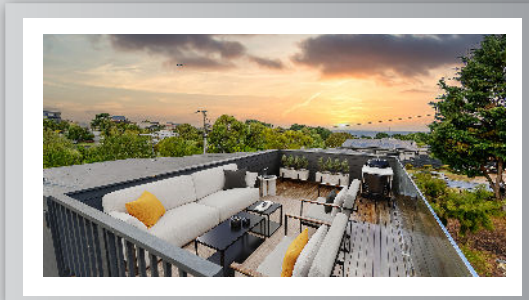

Lakeview

PACKAGE INCLUSIONS

The Lakeview features an open plan kitchen, family and meals area, with a huge deck stretching the entire length of the rear of the home. This rear deck is partially covered to enable year-round use and the considered layout creates a day-to-day living zone that cannot be faulted.

- Floor coverings throughout
- Stainless steel appliances
- Large rear verandah
- 4 bedrooms all with built in robes
- Colorbond steel roofing
- Ensuite to master bedroom
- Driveway & paths
- Split system heating / cooling
- Stone Benchtops to the Kitchen