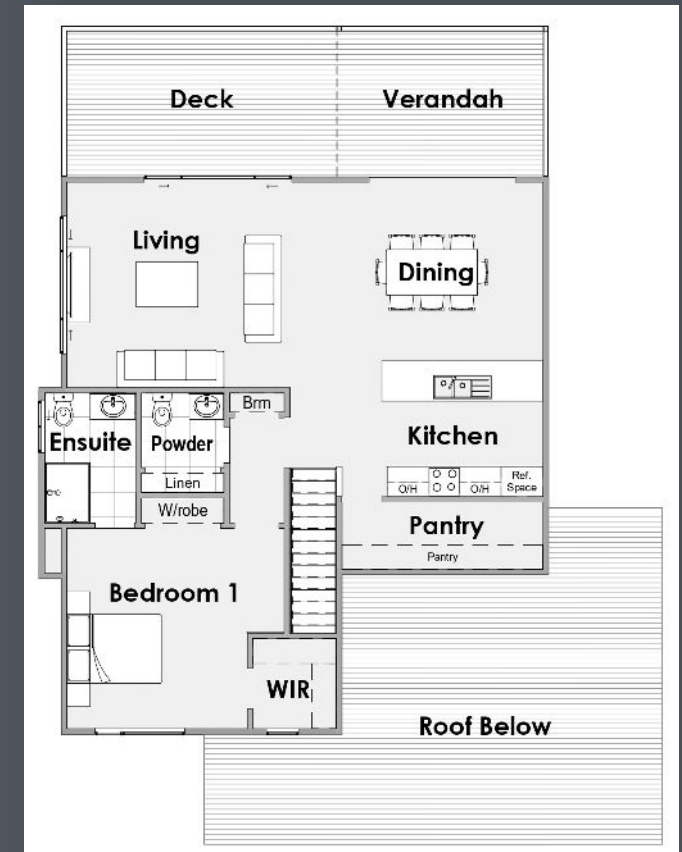

Lakeview

PACKAGE INCLUSIONS

The Lakeview features an open plan kitchen, family and meals area, with a huge deck stretching the entire length of the rear of the home. This rear deck is partially covered to enable year-round use and the considered layout creates a day-to-day living zone that cannot be faulted.

The master bedroom is on the top level with a walk-in-robe, extra built-in storage and an ensuite which round out the features to create the perfect retreat from the rest of the house.

Three more bedrooms are located downstairs with a central family room that has direct access to the backyard. A family bathroom, large laundry and double garage with direct access complete the offering.

- Floor coverings throughout
- Stainless steel appliances
- Large rear verandah
- 4 bedrooms all with built in robes
- Colorbond steel roofing
- Ensuite to master bedroom
- Driveway & paths
- Split system heating / cooling
- Stone Benchtops to the Kitchen