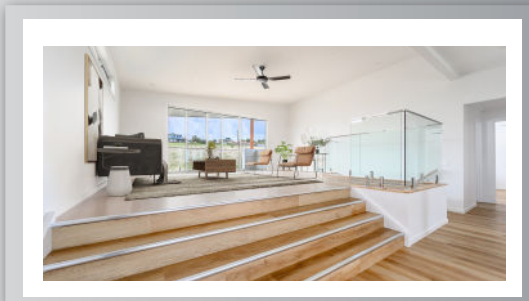

Lakeview

PACKAGE INCLUSIONS

The Lakeview features an open plan kitchen, family and meals area, with a huge deck stretching the entire length of the rear of the home. This rear deck is partially covered to enable year-round use and the considered layout creates a day-to-day living zone that cannot be faulted.

The master bedroom is on the top level with a walk-in-robe, extra built-in storage and an ensuite which round out the features to create the perfect retreat from the rest of the house.

Three more bedrooms are located downstairs with a central family room that has direct access to the backyard. A family bathroom, large laundry and double garage with direct access complete the offering.

- Floor coverings throughout
- Stainless steel appliances
- Large rear verandah
- 4 bedrooms all with built in robes
- Colorbond steel roofing
- Ensuite to master bedroom
- Driveway & paths
- Split system heating / cooling
- Stone Benchtops to the Kitchen