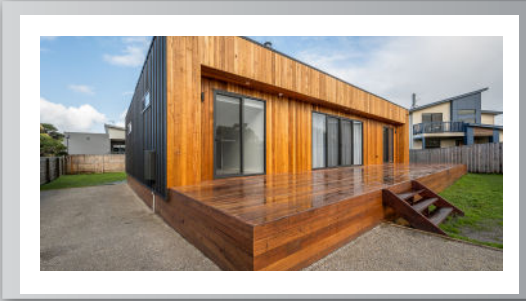

HOUSE & LAND

Edgewater Estate
San Remo

LOT 224 DOROTHEA VIEW, SAN REMO

Build your dream home on this large plot of 620m² within easy walking distance to the main street of San Remo.

This house and land package will provide you with beautiful views of Westernport Bay and is only minutes from the back beach as well.

Lakeview

PACKAGE INCLUSIONS

The Lakeview features an open plan kitchen, family and meals area, with a huge deck stretching the entire length of the rear of the home. This rear deck is partially covered to enable year-round use and the considered layout creates a day-to-day living zone that cannot be faulted.

The master bedroom is on the top level with a walk-in-robe, extra built-in storage and an ensuite which round out the features to create the perfect retreat from the rest of the house.

Three more bedrooms are located downstairs with a central family room that has direct access to the backyard. A family bathroom, large laundry and double garage with direct access complete the offering.

- Floor coverings throughout
- Stainless steel appliances
- Large rear verandah
- 4 bedrooms all with built in robes
- Colorbond steel roofing
- Ensuite to master bedroom
- Driveway & paths
- Split system heating / cooling
- Stone Benchtops to the Kitchen