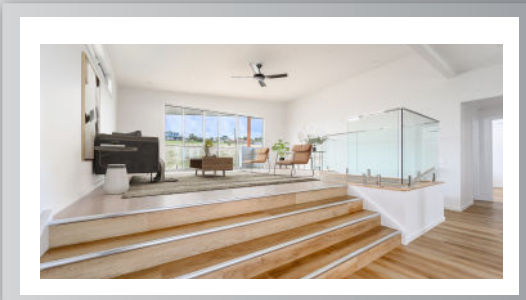

Lakeview

PACKAGE INCLUSIONS

The Lakeview features an open plan kitchen, family and meals area, with a huge deck stretching the entire length of the rear of the home. This rear deck is partially covered to enable year-round use and the considered layout creates a day-to-day living zone that cannot be faulted.

The master bedroom is on the top level with a walk-in-robe, extra built-in storage and an ensuite which round out the features to create the perfect retreat from the rest of the house.

Three more bedrooms are located downstairs with a central family room that has direct access to the backyard. A family bathroom, large laundry and double garage with direct access complete the offering.

- Floor coverings throughout
- Stainless steel appliances
- Large rear verandah
- 4 bedrooms all with built in robes
- Colorbond steel roofing
- Ensuite to master bedroom
- Driveway & paths
- Split system heating / cooling
- Stone Benchtops to the Kitchen