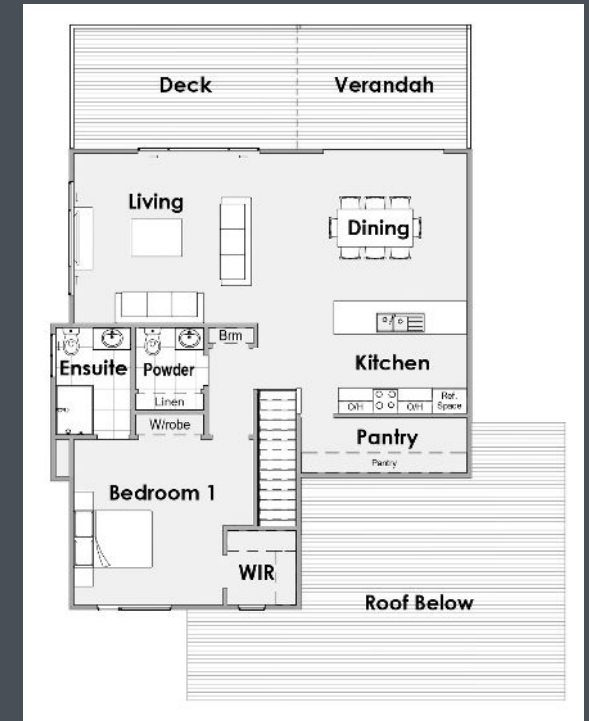

Lakeview

PACKAGE INCLUSIONS

The Lakeview features an open plan kitchen, family and meals area, with a huge deck stretching the entire length of the rear of the home. This rear deck is partially covered to enable year-round use and the considered layout creates a day-to-day living zone that cannot be faulted.

The master bedroom is on the top level with a walk-in-robe, extra built-in storage and an ensuite which round out the features to create the perfect retreat from the rest of the house.

Three more bedrooms are located downstairs with a central family room that has direct access to the backyard. A family bathroom, large laundry and double garage with direct access complete the offering.

- Floor coverings throughout
- Stainless steel appliances
- Large rear verandah
- 4 bedrooms all with built in robes
- Colorbond steel roofing
- Ensuite to master bedroom
- Driveway & paths
- Split system heating / cooling
- Stone Benchtops to the Kitchen