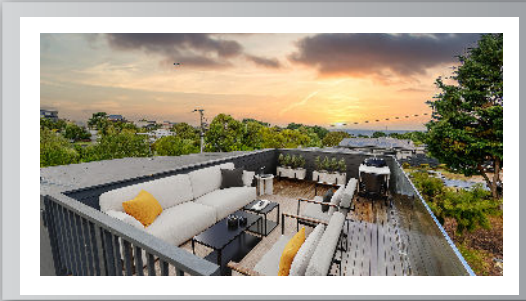

- Floor coverings throughout
- Stainless steel appliances
- Large rear verandah
- 4 bedrooms all with built in robes
- Colorbond steel roofing
- Ensuite to master bedroom
- Driveway & paths
- Split system heating / cooling
- Stone Benchtops to the Kitchen

Price From
$967,000

Coldon Homes has taken care in preparing this information. All sizes and locations of lots and prices may change. Prices may also vary depending on site costs, inclusions and client requirements. Packages do not include stamp duty requirements. Packages do not include stamp duty costs or legal fees. Unless specified prices do not include fencing, paths, furnishings and window furnishings. Floor coverings are included throughout. For further information, please contact our friendly Sales Consultants. Photography and illustrations should be used as a guide only. House and land packages, are only offered for the stated lot and home advertised and is only available until sold. House and land bundles are subject to land availability.