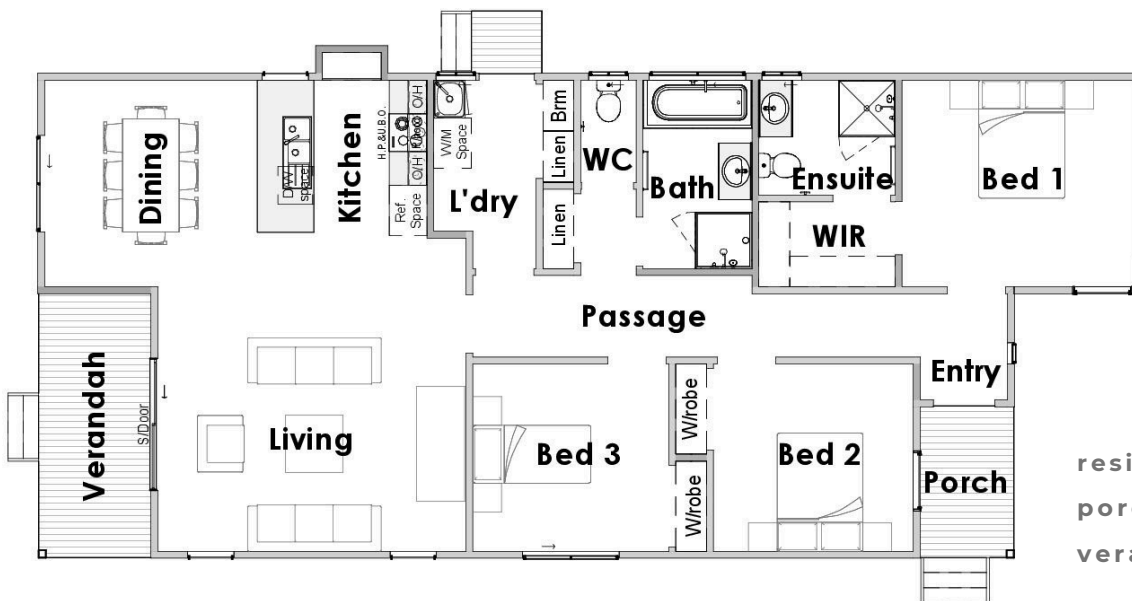

ADINA

3  2 

LEISURE RANGE

BY COLDON HOMES 

ADINA

residence area	115.79 m ²
porch verandah	3.62m ²
verandah	7.58m ²
total width	7.7m
total length	17.52m

**OVER 55 YEARS OF
EXPERIENCE FOR THE
FINEST QUALITY HOMES**