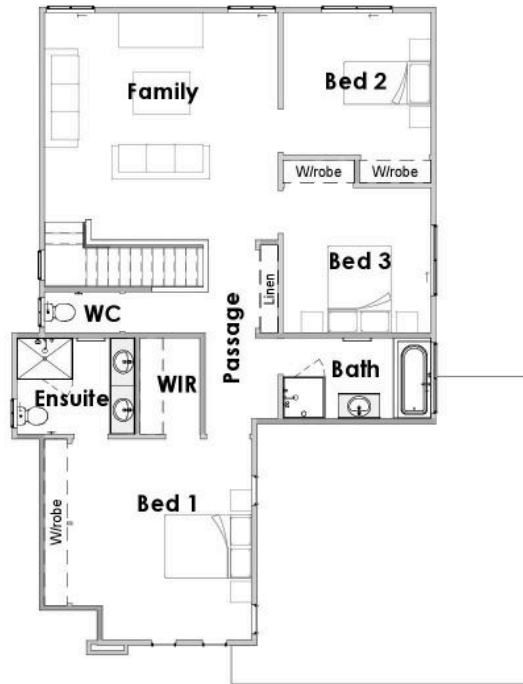

## ASHFORD

residence area	225.77 m <sup>2</sup>
porch area	4.25 m <sup>2</sup>
lower decks	25.65 m <sup>2</sup>
total width	10.67 m
total length	17.16 m

OVER 55 YEARS OF  
EXPERIENCE FOR THE  
FINEST QUALITY HOMES