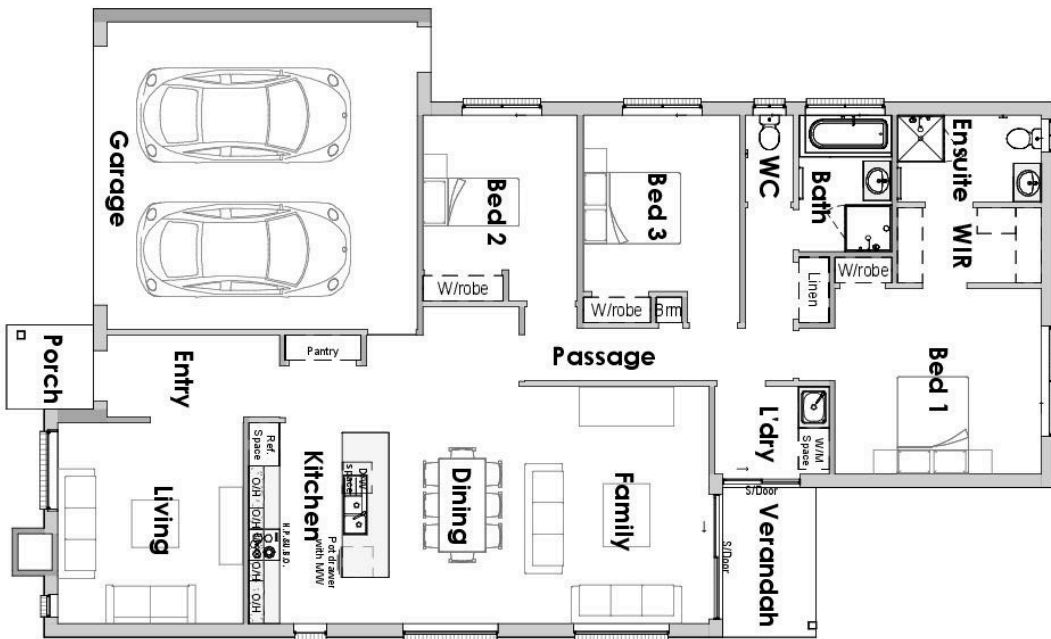

## BOLTON

residence area	148.61 m <sup>2</sup>
garage area	40.3 m <sup>2</sup>
verandah area	5.2 m <sup>2</sup>
porch area	5.1 m <sup>2</sup>
total area	199.21 m <sup>2</sup>
	21.4 sq
total width	12.13 m
total length	20.22 m