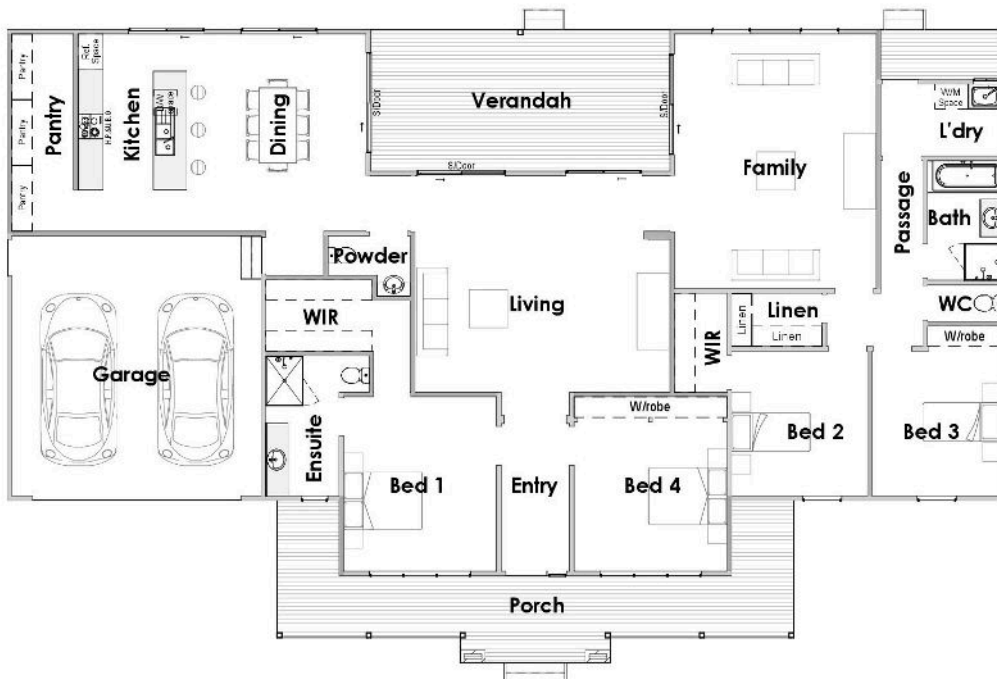

BROOKVALE

LEISURE RANGE

BY COLDON HOMES

BROOKVALE

| | |
|---------------------|----------------------|
| residence area | 260.4 m ² |
| porch verandah | 26.2 m ² |
| rear deck | 24.5 m ² |
| total width | 23.95 m |
| total length | 15.19 m |