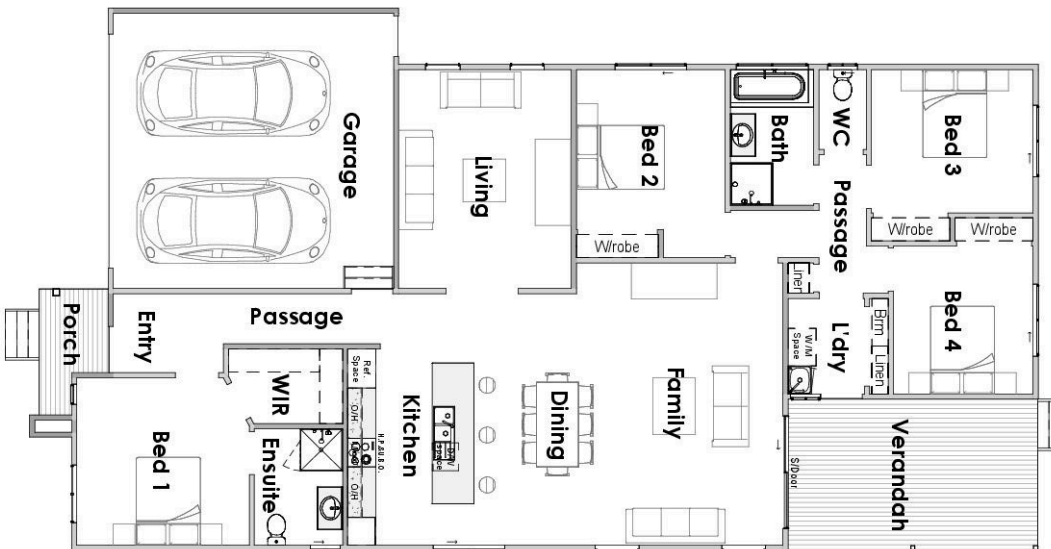

DANVILLE

LEISURE RANGE

BY COLDON HOMES

DANVILLE

residence area 198.55 m²
 porch verandah 3.7 m²
 verandah area 17.24 m²

total width 11.56 m
 total length 21.51 m

**OVER 55 YEARS OF
 EXPERIENCE FOR THE
 FINEST QUALITY HOMES**