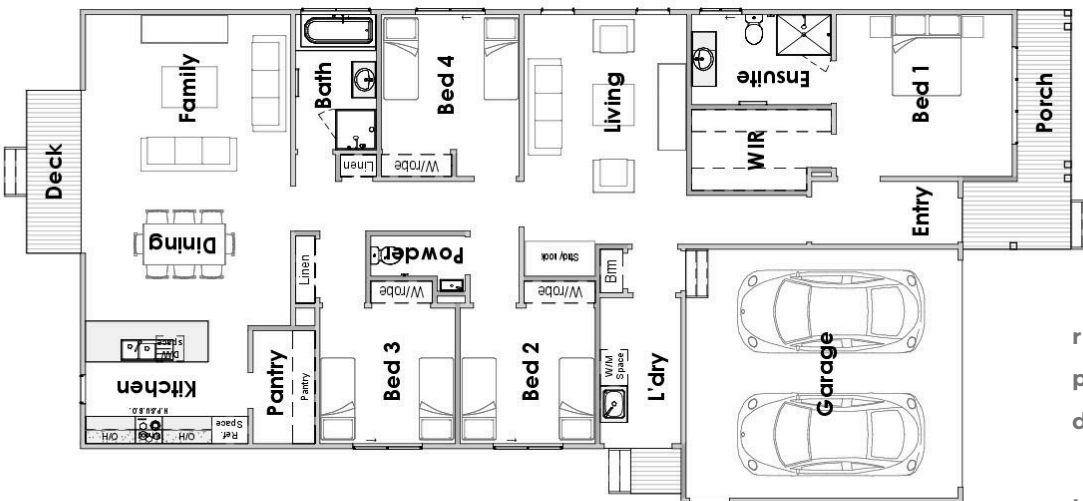

DARLINGTON

LEISURE RANGE

BY COLDON HOMES

DARLINGTON

residence area	200.4 m ²
porch area	8.1 m ²
deck area	4.3 m ²
total width	10.9 m
total length	23 m

**OVER 55 YEARS OF
EXPERIENCE FOR THE
FINEST QUALITY HOMES**