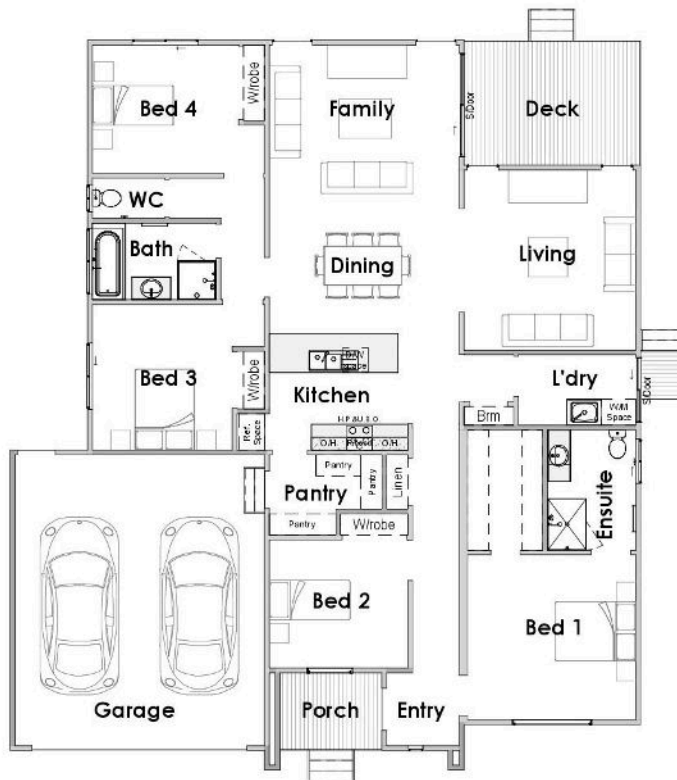

DAVENPORT

LEISURE RANGE

BY COLDON HOMES

DAVENPORT

residence area **204.7 m²**

deck area **11.9 m²**

total width **14.64 m**

total length **16.91 m**