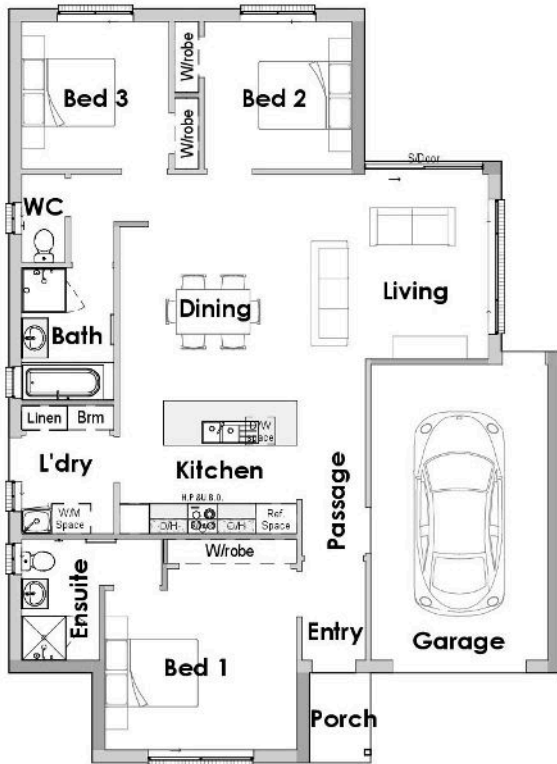

ONE

EASYSTART

BY COLDON HOMES 

EASY START ONE

residence area 141.11 m²

total width 11.16 m

total length 15.26 m

**OVER 55 YEARS OF
EXPERIENCE FOR THE
FINEST QUALITY HOMES**