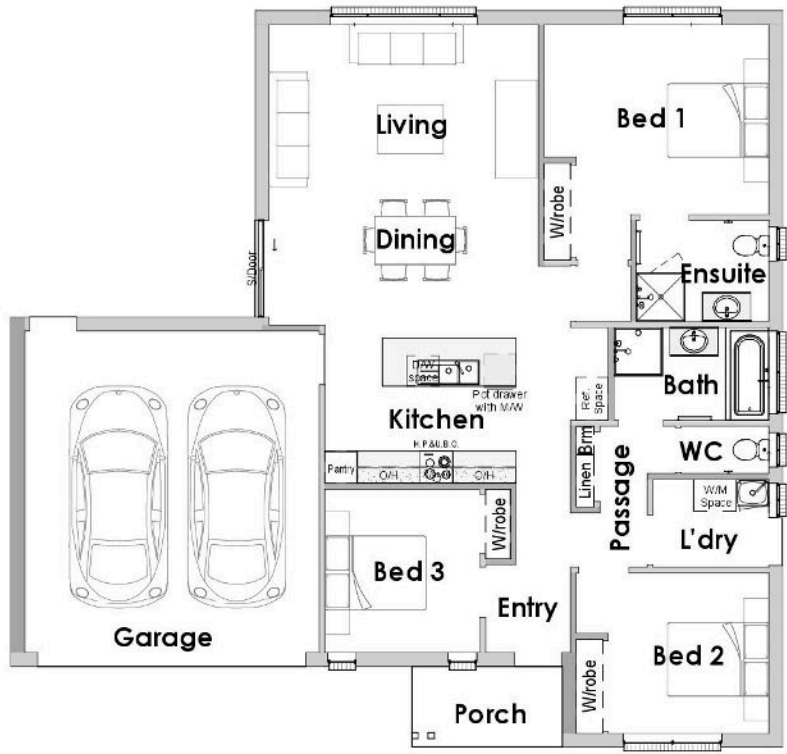

TWO

EASYSTART

BY COLDON HOMES

EASY START TWO

residence area	155.5 m ²
total width	14.37 m
total length	13.7 m

OVER 55 YEARS OF EXPERIENCE FOR THE FINEST QUALITY HOMES

Cape Paterson Road
Wonthaggi VIC 3995
Ph (03) 5672 1999
www.coldonhomes.com.au