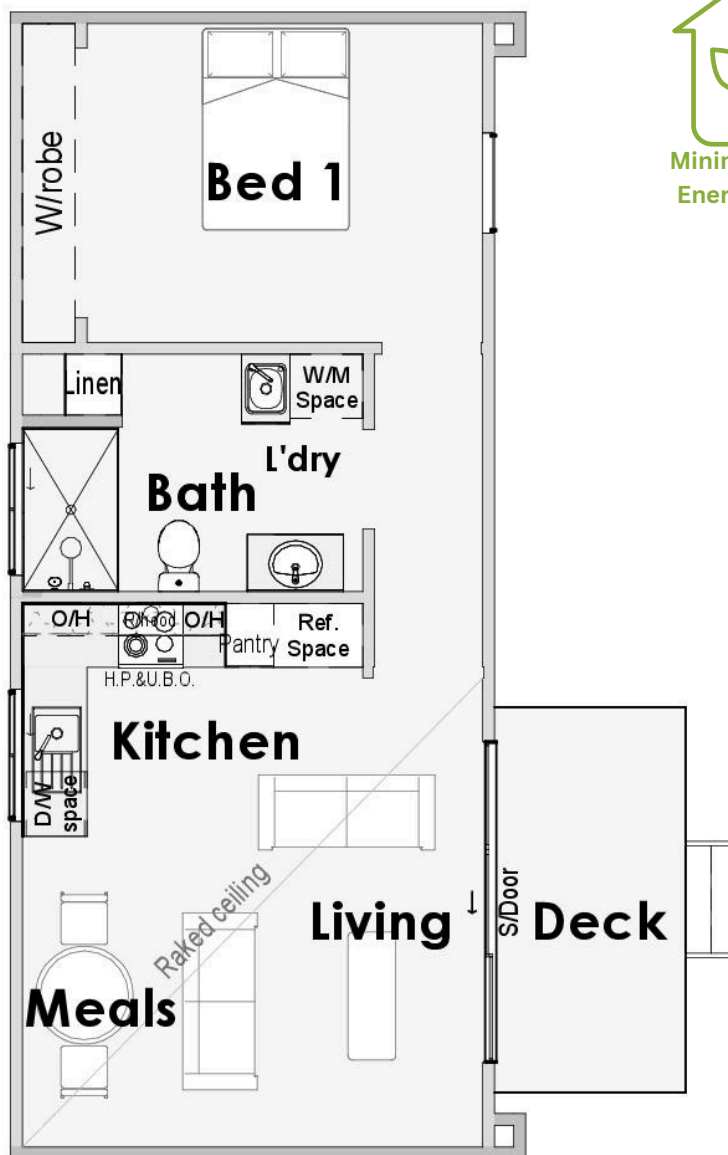

ECORETREAT

Minimum 7 Star
Energy Rating

ECORETREAT 2

SINGLE BEDROOM

LIVING AREA: 48.15M²

DECK AREA: 6.5M²

WIDTH: 6.3M

LENGTH: 10.7M