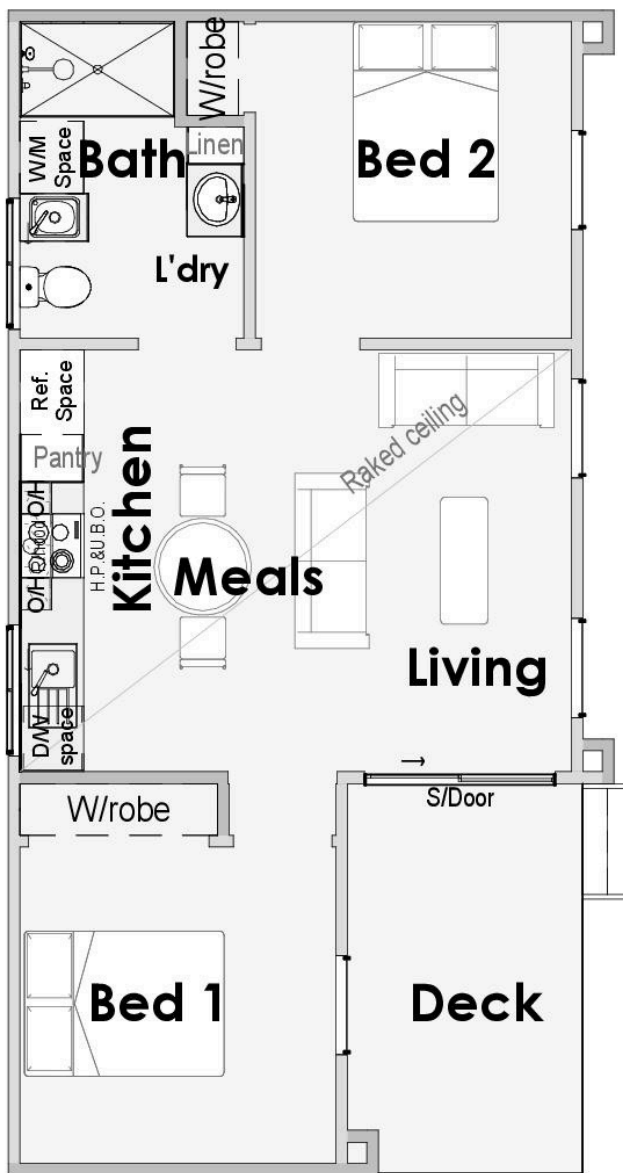

### TWO BEDROOM

LIVING AREA: 51M<sup>2</sup>

DECK AREA: 6.5M<sup>2</sup>

WIDTH: 5.4M

LENGTH: 10.96M

Minimum 7 Star  
Energy Rating