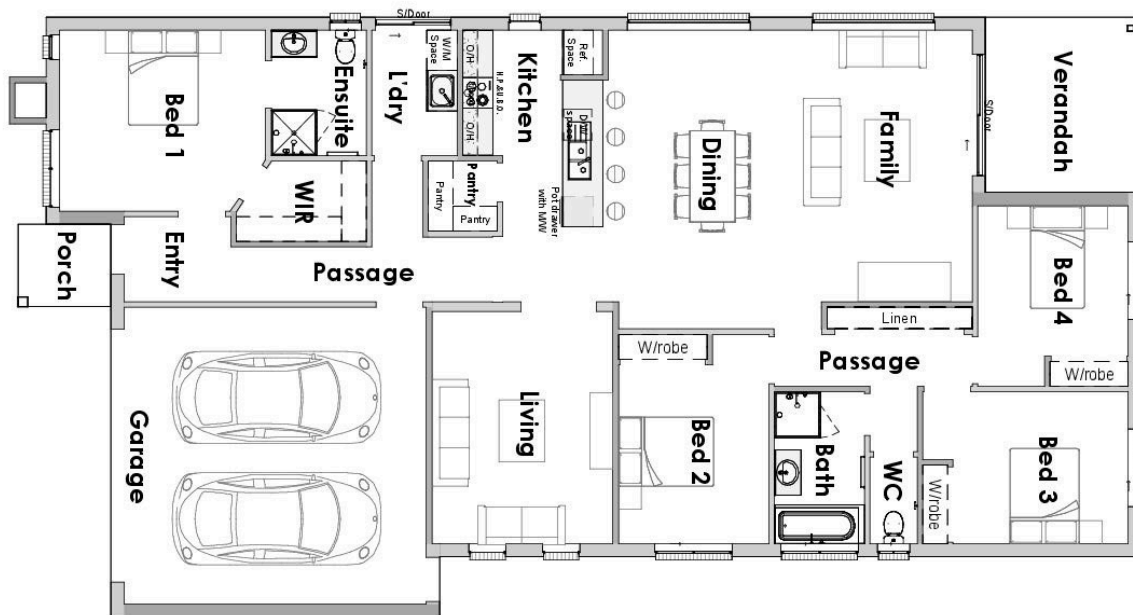

FLEMINGTON

BY COLDON HOMES

FLEMINGTON

| | |
|---------------------|-----------------------------|
| residence area | 181.09 m ² |
| garage area | 39 m ² |
| verandah area | 10.72 m ² |
| porch area | 4.62 m ² |
| total area | 235.43 m² |
| | 25.34 sq |
| total width | 11.88 m |
| total length | 22.39 m |