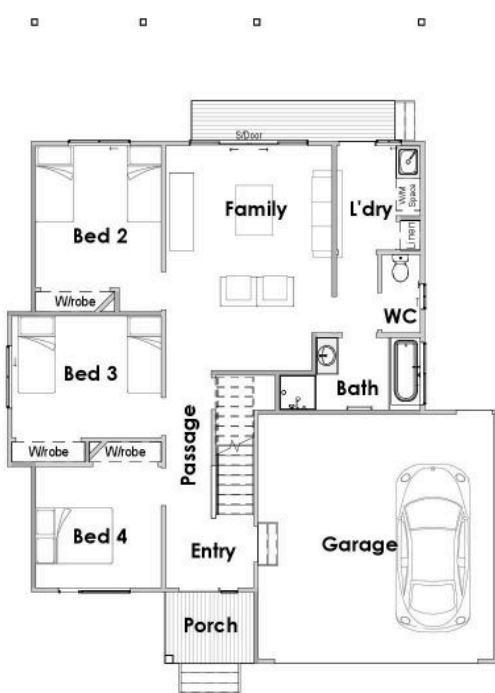

LAKEVIEW

LEISURE RANGE

BY COLDON HOMES

Ground Floor

First Floor

LAKEVIEW

residence area	223.14 m ²
upper decks	28.95 m ²
porch area	3.82 m ²
total width	11.90 m
total length	15.81 m

OVER 55 YEARS OF EXPERIENCE FOR THE FINEST QUALITY HOMES