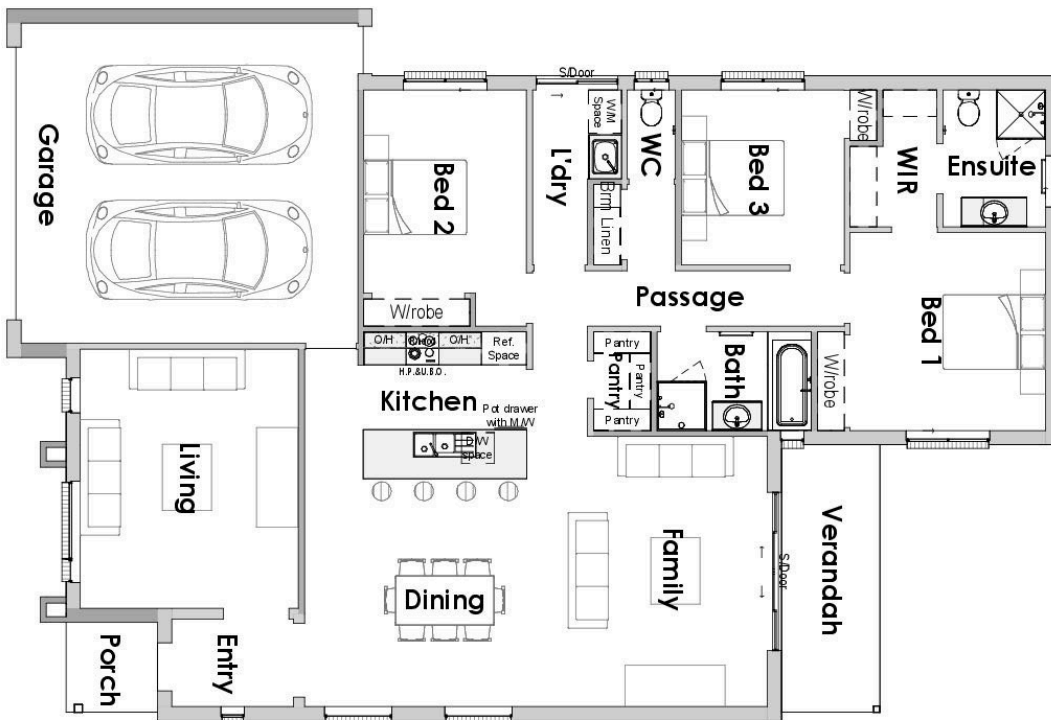

LEON TRADITIONAL

3  2  2 

LEON TRADITIONAL

residence area	160.38 m ²
garage area	39.8 m ²
verandah area	9.1 m ²
porch area	2.73 m ²
total area	212 m²
	22.8 sq
total width	13.03 m
total length	19.29 m

**OVER 55 YEARS OF
EXPERIENCE FOR THE
FINEST QUALITY HOMES**