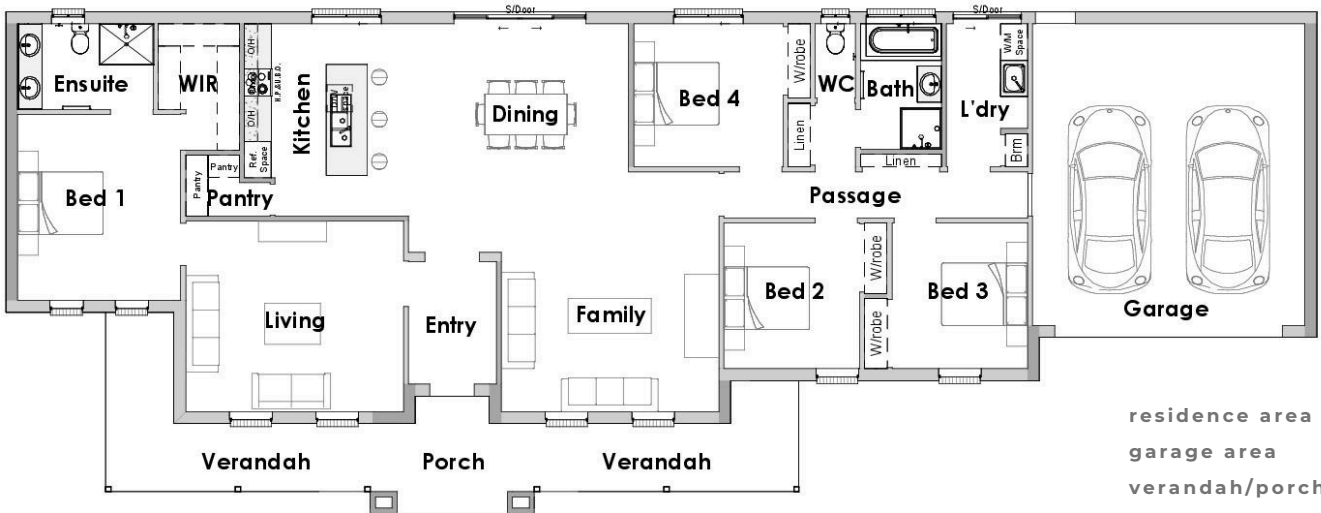

MANOR

BY COLDON HOMES

MANOR

| | |
|---------------------|----------------------------|
| residence area | 187.5 m ² |
| garage area | 44.6 m ² |
| verandah/porch area | 30.5 m ² |
| total area | 262.1 m² |
| | 28.2 sq |
| total width | 28.79 m |
| total length | 11 m |