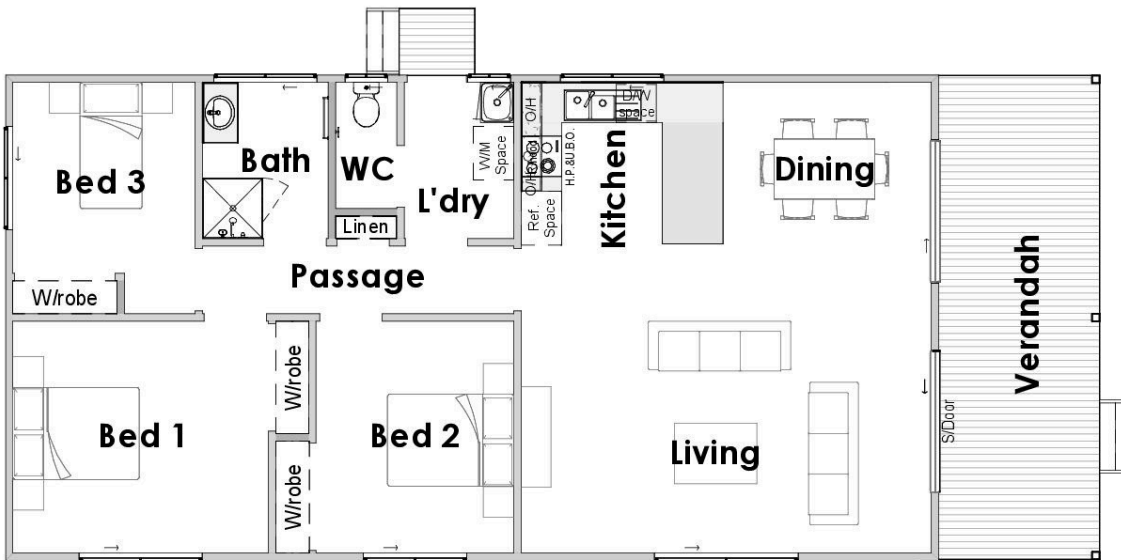

NEWHAVEN

LEISURE RANGE

BY COLDON HOMES

NEWHAVEN

residence area **99.97** m²
verandah area **17.28** m²

total width 7.2 m
total length 16.26 m

**OVER 55 YEARS OF
EXPERIENCE FOR THE
FINEST QUALITY HOMES**

Cape Paterson Road
Wonthaggi VIC 3995
Ph (03) 5672 1999
www.coldonhomes.com.au