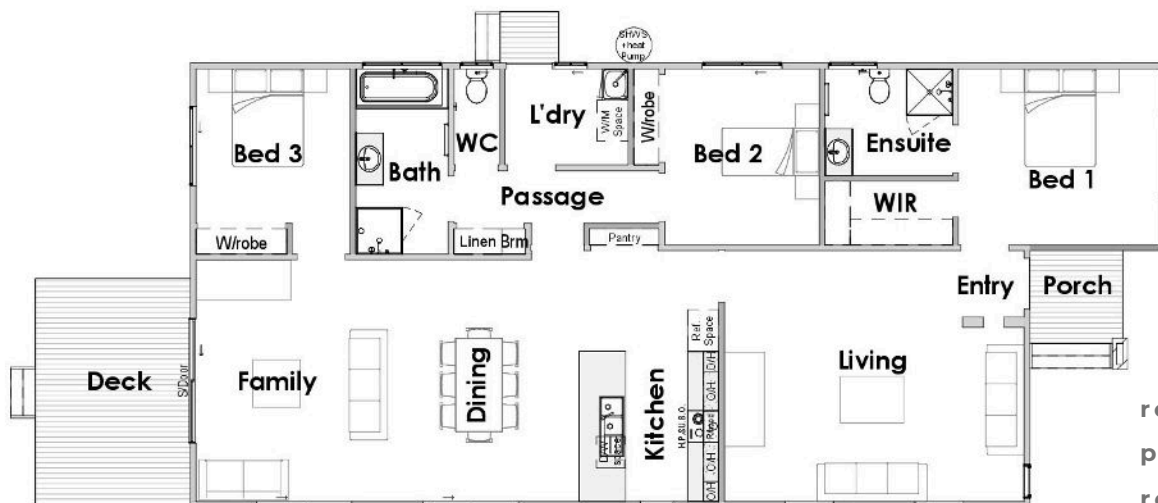

PORTLAND

LEISURE RANGE

BY COLDON HOMES 

PORTLAND

residence area 147.9 m²

porch area 3.2 m²

rear deck 13.2 m²

total width 8.55 m