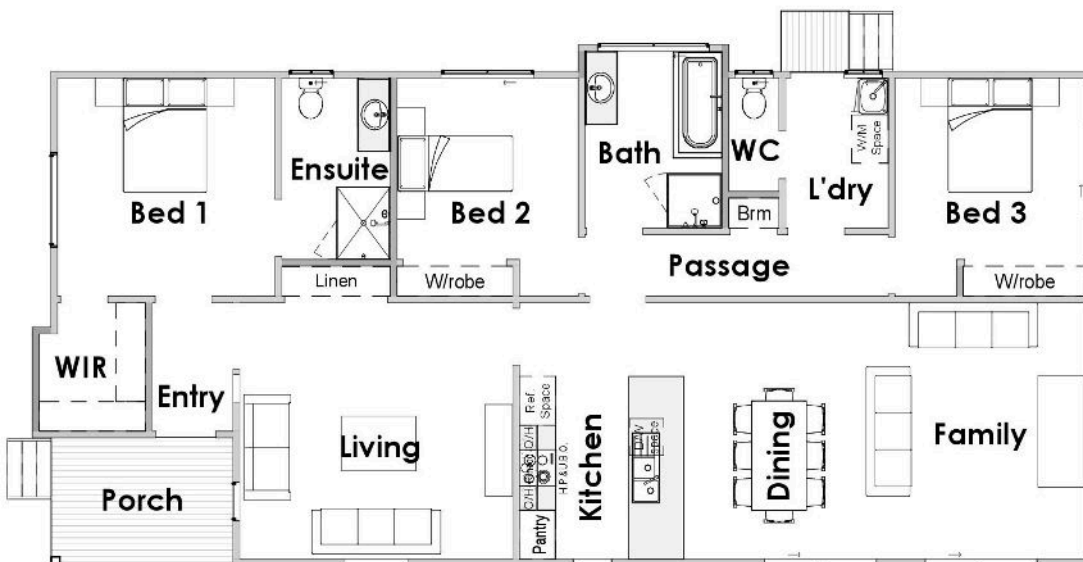

PORTSEA

LEISURE RANGE

BY COLDON HOMES

3 2

PORTSEA

residence area 133.9 m²

porch 6.7 m²

**OVER 55 YEARS OF
EXPERIENCE FOR THE
FINEST QUALITY HOMES**