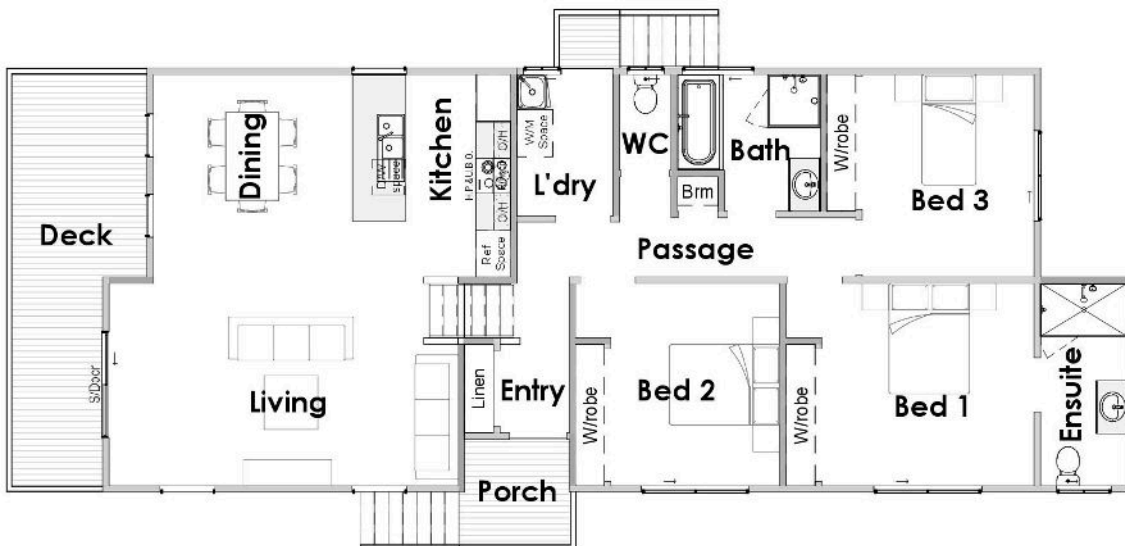

## PRESTON

residence area	116.3 m <sup>2</sup>
deck area	14.5 m <sup>2</sup>
porch area	3.5 m <sup>2</sup>
total width	9.2 m
total length	19.2 m

**OVER 55 YEARS OF  
EXPERIENCE FOR THE  
FINEST QUALITY HOMES**