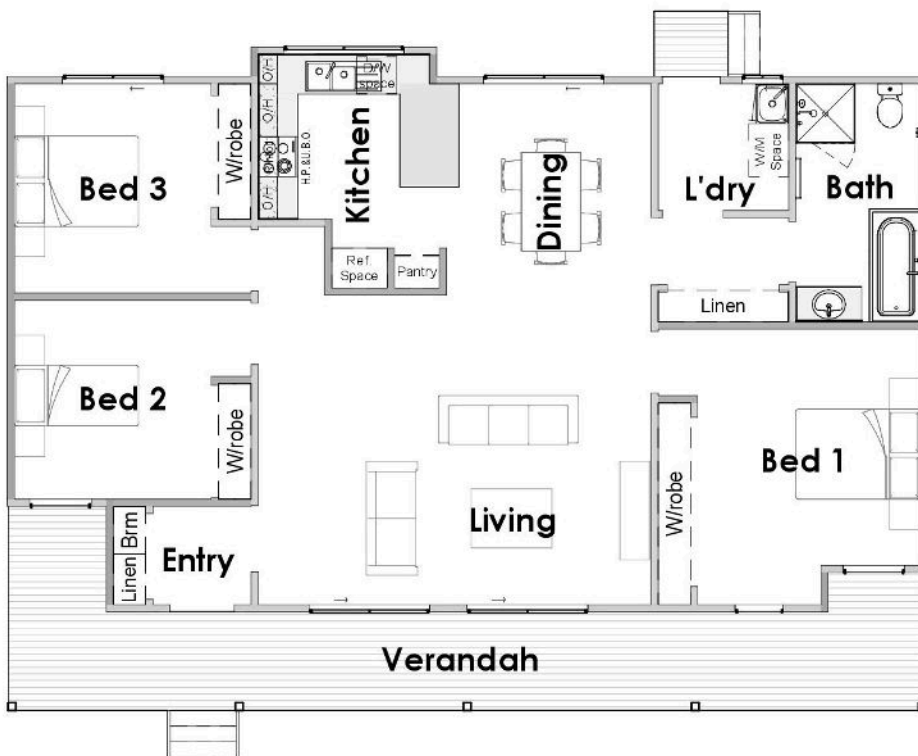

RIDGEWAY

LEISURE RANGE

BY COLDON HOMES

RIDGEWAY

residence area 110.9 m²

deck + 24.23 m²

verandah area

total width 10.04 m