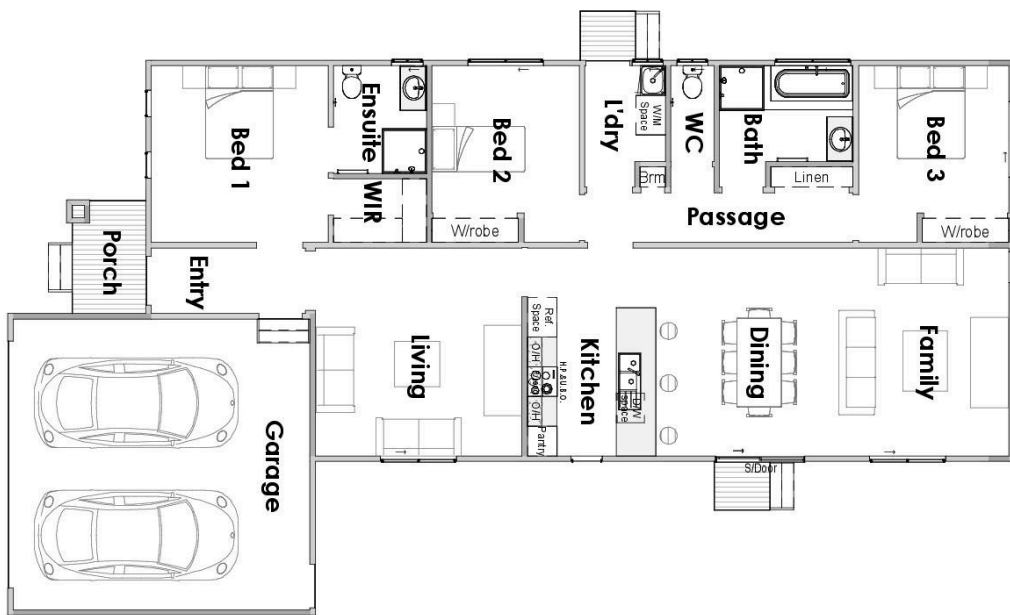

RUBY

LEISURE RANGE

BY COLDON HOMES

RUBY

residence area 169.5 m²

porch verandah 3.68 m²

total width 11.22 m

total length 20.34 m