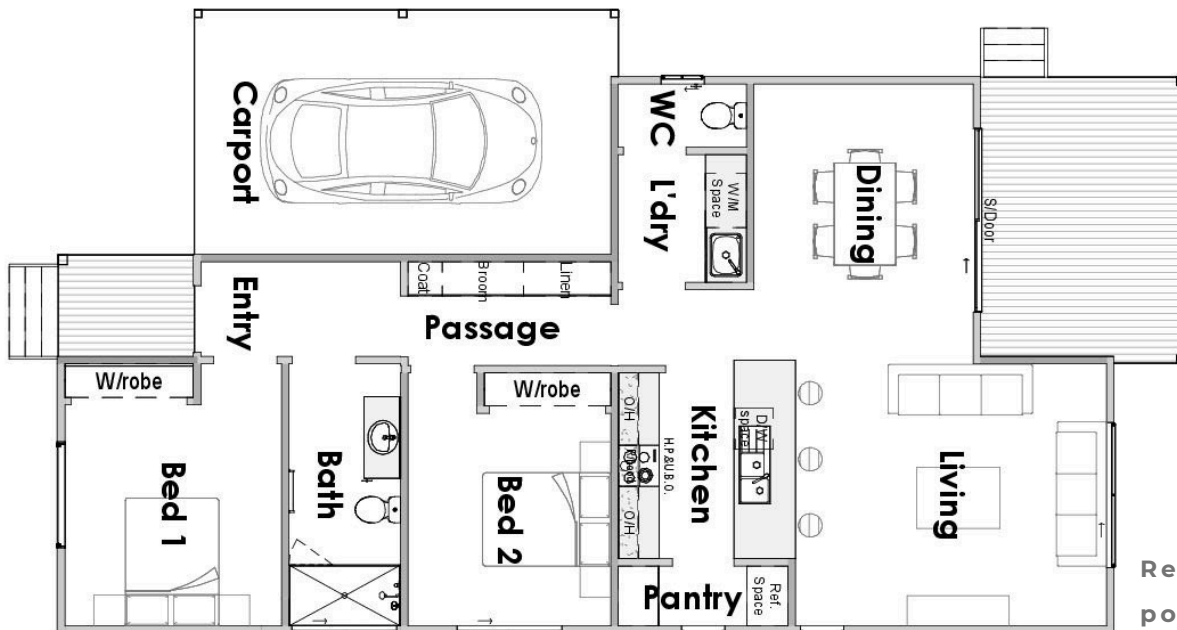

## SALTWATER

Residence area	92.21 m <sup>2</sup>
porch	3.00 m <sup>2</sup>
Verandah	12.4 m <sup>2</sup>
total width	9.15m
total length	16.54m

**OVER 55 YEARS OF  
EXPERIENCE FOR THE  
FINEST QUALITY HOMES**