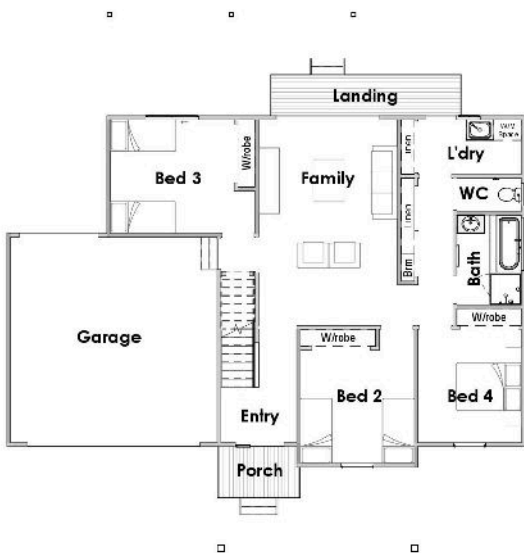

SANDHURST

LEISURE RANGE

BY COLDON HOMES

Ground Floor

First Floor

SANDHURST

residence area	229.4 m ²
upper decks	35.52 m ²
lower decks	6.60 m ²
porch area	3.53 m ²
total width	15 m
total length	15.55 m

**OVER 55 YEARS OF
EXPERIENCE FOR THE
FINEST QUALITY HOMES**