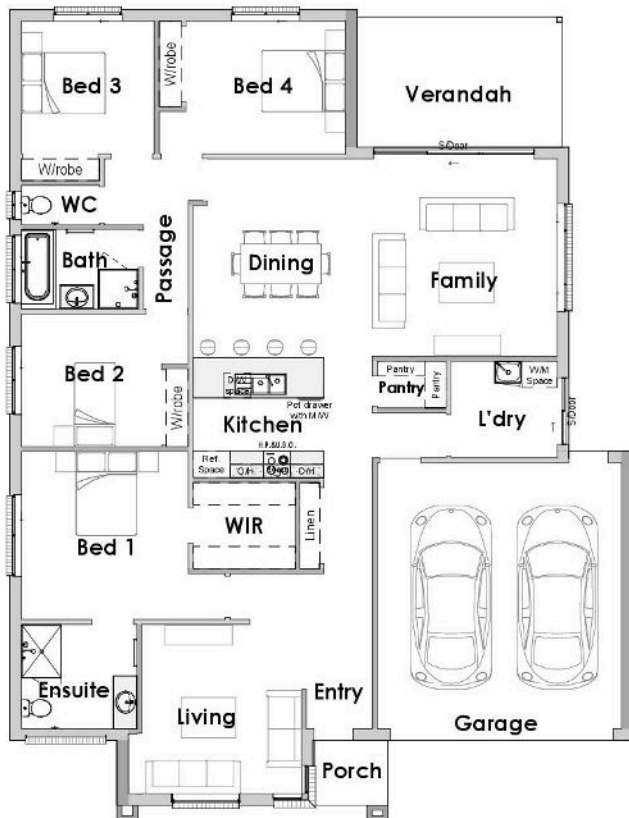

SHERWOOD

BY COLDON HOMES

SHERWOOD

residence area	169.4 m ²
garage area	37.37 m ²
verandah	14.67 m ²
porch area	2.1 m ²
total area	223.7 m ²
	24 sq
total width	14 m
total length	17.9 m

**OVER 55 YEARS OF
EXPERIENCE FOR THE
FINEST QUALITY HOMES**