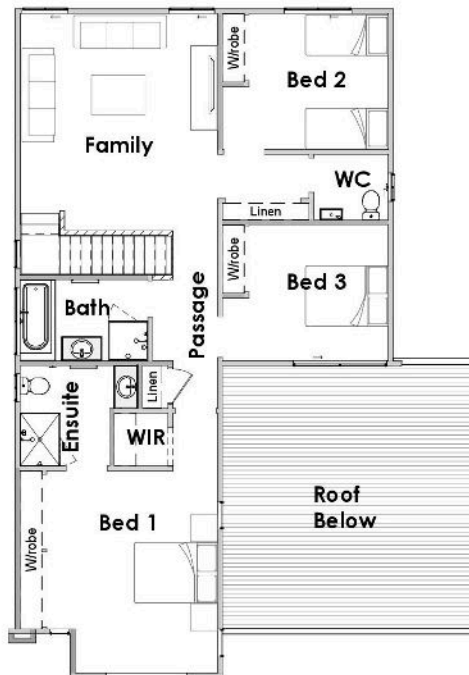

SUTHERLAND

LEISURE RANGE

BY COLDON HOMES

Ground Floor

First Floor

SUTHERLAND

residence area	226.6 m ²
porch area	4.1 m ²
deck area	25.6 m ²
total width	10.5 m
total length	18.2 m

**OVER 55 YEARS OF
EXPERIENCE FOR THE
FINEST QUALITY HOMES**