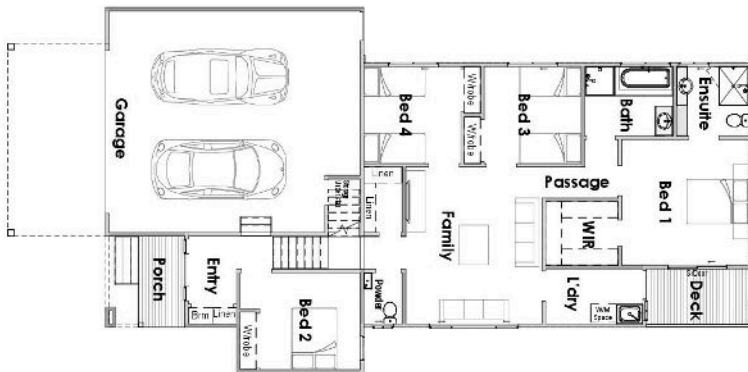

SUTTON

LEISURE RANGE

BY COLDON HOMES

Upper Floor

Ground & Mezzanine Floor

SUTTON

residence area	227.8 m ²
upper verandah	17.7 m ²
porch area	4.0 m ²
rear lower deck	5.8 m ²
total width	11.2 m
total length	22.8 m