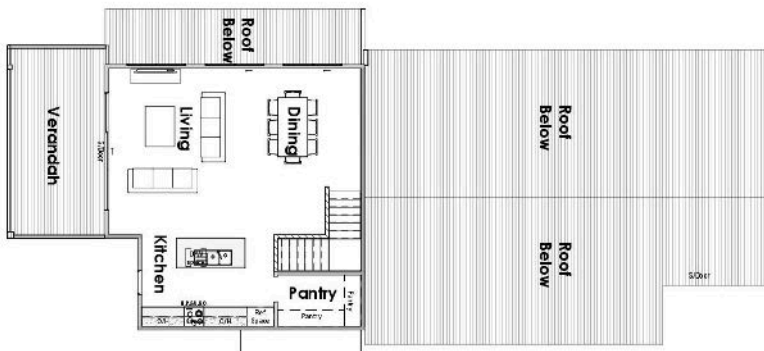

SUTTON

LEISURE RANGE

BY COLDON HOMES

Upper Floor

Ground & Mezzanine Floor

SUTTON

residence area	227.8 m ²
upper verandah	17.7 m ²
porch area	4.0 m ²
rear lower deck	5.8 m ²
total width	11.2 m
total length	22.8 m