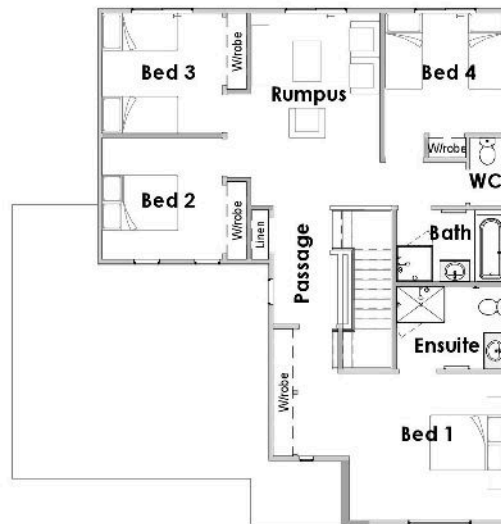

TAYLOR MODERN

LEISURE RANGE

BY COLDON HOMES

Ground Floor

First Floor

TAYLOR MODERN

residence area	230.9 m ²
porch area	3.06 m ²
deck area	9.23 m ²
total width	12.8 m
total length	11.9 m

**OVER 55 YEARS OF
EXPERIENCE FOR THE
FINEST QUALITY HOMES**