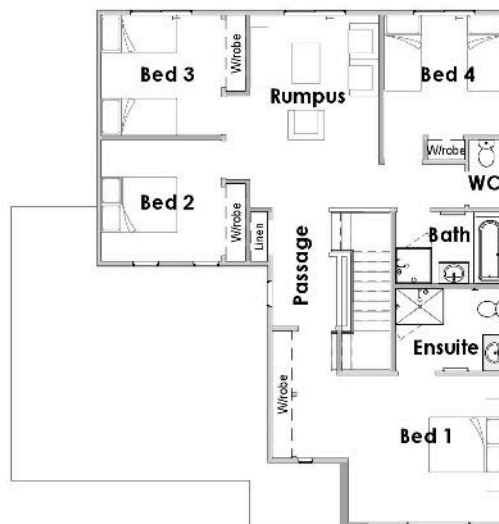

TAYLOR URBAN

LEISURE RANGE

BY COLDON HOMES

Ground Floor

First Floor

TAYLOR URBAN

residence area	230.9 m ²
porch area	3.06 m ²
deck area	9.23 m ²
total width	12.8 m
total length	11.9 m

**OVER 55 YEARS OF
EXPERIENCE FOR THE
FINEST QUALITY HOMES**